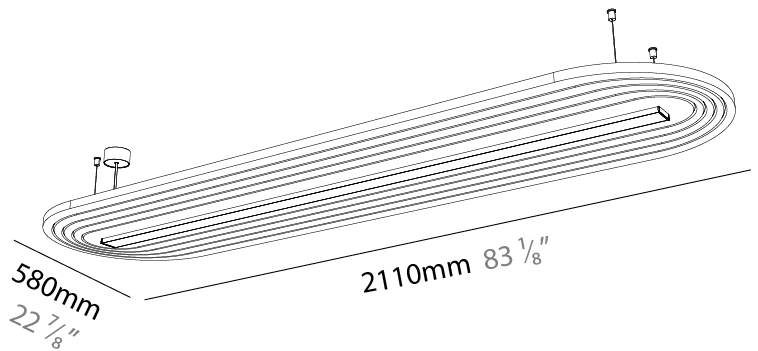

Diffuser: [PMMA - Opal / Clear / Microprism / Clear Microprism / Wallwash Double Asymmetric / Glare Control / Black Raster / Black Raster / Wallwash Left / Wallwash Right](#)

Fixture Finish: [SSR / BKV / CWI / CRY / HAB / UFT / ITA / RUA / FTG / MYG / LOD / PUS / FRO / FUP / KIA / POP / BLS / SPG / MEY / GOH / CHC / COM / ABZ / JAG / OBR / MOS / ROR](#)

Holder Finish: [SSR / BKV / CWI / CRY / HAB / LAG / UFT / ITA / RUA / RUR / MIC / FTG / MYG / TWT / LOD / PUS / FRO / FUP / KIA / POP / BLS / SPG / MEY / GOH / GUM / CHC / COM / ABZ / JAG](#)

Accent Finish: [OPL / MPM / CMP / BKR / WHR / GCL / WWR / WWL / WDA](#)
Acoustic Finish: [SFW / CYW / SEE / SYN / MTS / PMB / TTN / CYB / STO / DPE / BES / SHB / ARE / ANE / VRD / CRF](#)

Fixture Material: [Acoustic / Aluminum / PMMA](#)

Primary Material: [Acoustic](#)

Cable Details: [2000mm/78 3/4" or 6000mm/236 1/4" Cable, - Transparent](#)

ELECTRICAL

Lamp Type: [LED](#)
Input Wattage (W): [73.1](#)
Total Output Wattage (W): [66.3](#)
Dimming: [Non-dimming / DALI Dimming / MATTER Dimming](#)
Driver Included: [No](#)
Driver Location: [Remote](#)
Driver Class: [Class 2](#)
Input Voltage (V): [120 - 277](#)
Upon Request: [0 - 10V Dimming / Phase Dimming](#)

LED

Color Temperature (°K): [2700 / 3000 / 3500 / 4000](#)
Max. Delivered Lumen (lm): [Max 10140](#)
Nominal Lumen (lm): [Max 12120](#)
CRI: [>90 CRI](#)
Lamp Life (hrs): [50000](#)

OPTICAL

RATINGS AND CERTIFICATIONS

Certified By: [Certified for North American Standards](#)

IP Rating: [IP20](#)

© 2026, T 1800-388-3382, F 416-247-9319, www.zaneen.com