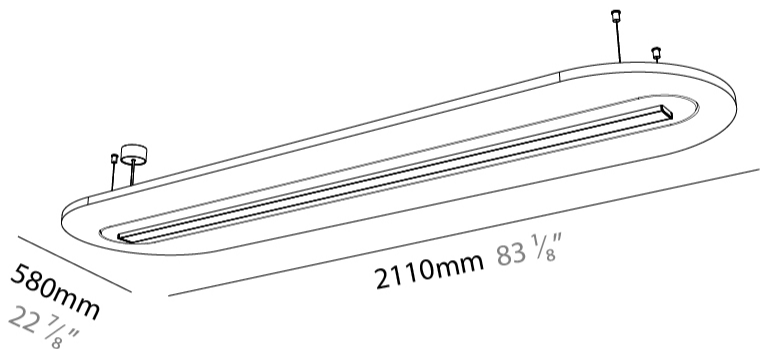

Holder Finish: [SSR / BKV / CWI / CRY / HAB / LAG / UFT / ITA / RUA / RUR / MIC / FTG / MYG / TWT / LOD / PUS / FRO / FUP / KIA / POP / BLS / SPG / MEY / GOH / GUM / CHC / COM / ABZ / JAG](#)

Accent Finish: [OPL / MPM / CMP / BKR / WHR / GCL / WWR / WWL / WDA](#)

Acoustic Finish: [SFW / CYW / SEE / SYN / MTS / PMB / TTN / CYB / STO / DPE / BES / SHB / ARE / ANE / VRD / CRF](#)

Fixture Material: [Acoustic / Aluminum / PMMA](#)

Primary Material: [Acoustic](#)

Cable Details: [2000mm/78 3/4" or 6000mm/236 1/4" Cable, - Transparent](#)

ELECTRICAL

Lamp Type: LED
Input Wattage (W): 73.1
Total Output Wattage (W): 66.3
Dimming: [Non-dimming / DALI Dimming / MATTER Dimming](#)
Driver Included: No
Driver Location: Remote
Driver Class: Class 2
Input Voltage (V): 120 - 277
Upon Request: [0 - 10V Dimming / Phase Dimming](#)

LED

Color Temperature (°K): [2700 / 3000 / 3500 / 4000](#)
Max. Delivered Lumen (lm): Max 10140
Nominal Lumen (lm): Max 12120
CRI: >90 CRI
Lamp Life (hrs): 50000

OPTICAL

RATINGS AND CERTIFICATIONS

Certified By: Certified for North American Standards

IP Rating: [IP20](#) © 2026, T 1800-388-3382, F 416-247-9319, www.zaneen.com

Available for International specifications by adding 'INT' at the end of the existing Model #. For assistance on 'custom' specifications, contact zteam@zaneen.com. In a constant effort to supply the best product, we reserve the right to change specifications or materials without notice. The most recent specification sheets are found at zaneen.com